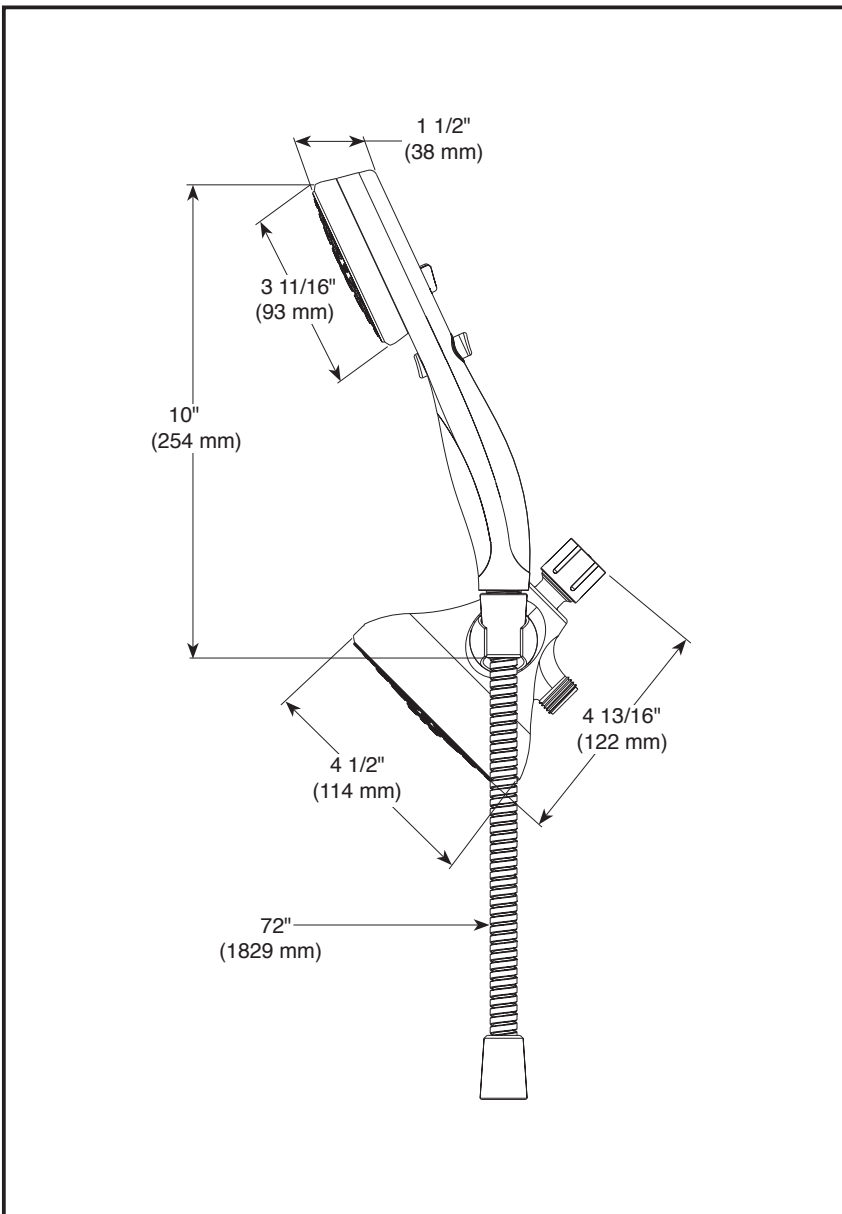

COMPLIES WITH:

- ASME A112.18.1 / CSA B125.1
- EPA WaterSense®

Delta Faucet Company reserves the right (1) to make changes in specifications and materials, and (2) to change or discontinue models, both without notice or obligation. Dimensions are for reference only. See current full-line price book or www.deltafaucet.com for finish options and product availability.

DSP-B-75831C Rev. D

Delta Faucet Company

55 E. 111th Street, Carmel, IN 46280
350 South Edgeware Road, St. Thomas, ON N5P 4L1
© 2025 Delta Faucet Company